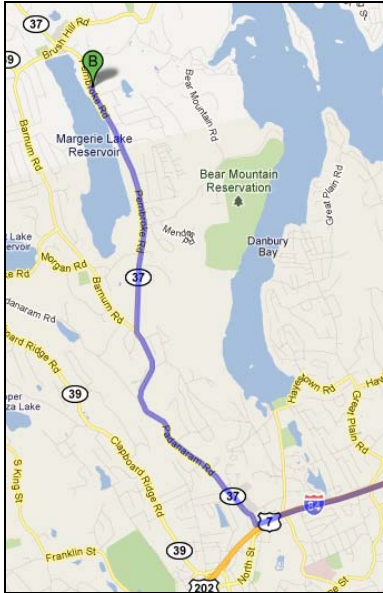

LED BY NANCY FISCHER

At Good Shepherd Lutheran Church
New Fairfield, CT

Let us consider how we may spur one another on toward love and good deeds let us encourage one another. Hebrews 10:24, 25 NIV

Good Shepherd Lutheran Church
 2 Colonial Rd, New Fairfield, CT, 06812-5023

LWML NED Koinonia Zone invites You
 to follow the directions below and

From I84 **West** take Exit 6 (Rt 37 N/North St) turn right toward New Fairfield.
 Remain on CT37N and turn right onto Colonial Rd. Church is on the corner of CT37N and Colonial Rd.

From I84 East take Exit 5 to merge onto Downs St.
 At light go straight continue onto North St., continue onto Padamaram Rd / CT37N toward New Fairfield. Turn right onto Colonial Rd. Church is on the corner of CT37N and Colonial Rd.